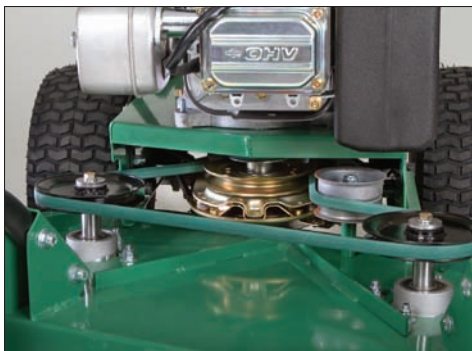

See Your Local Billy Goat Dealer!

 Made in the USA

Clean Up with Billy Goat!

www.billygoat.com

Features and Specifications

WIDE 34" DECK SAVES TIME Deep fabricated deck cuts your yard with a professional striped look in less than half the time of 21" mowers.

BAFFLED 2 BLADE DECK Requires no timing unlike competitive units and clears cut grass like a dream.

SPACE SAVING Easily fits in your shed, 2 car garage or trailer, compared to larger ride-on units. Same length as most 21" mowers. The engine recoil unit is ideally positioned for easy rear pull starting.

LARGE TURF TIRES Pneumatic tires for maximum grip in all 3 forward and reverse gears with low turf impact.

SERVICEABILITY Only one drive belt and one cut belt, plus integrated blade brake clutch for ease of service. Extended oil drain for clean, quick oil change.

EASY HEIGHT ADJUSTMENT Easy change front and rear height adjust for seasonal cut changes. Supported by heavy gauge tubular caster arms with grease zerk for durability and long life.

OPTIONAL MULCH KIT (Part No. 521400) Shreds clippings into tiny pieces for environmentally friendly mowing.