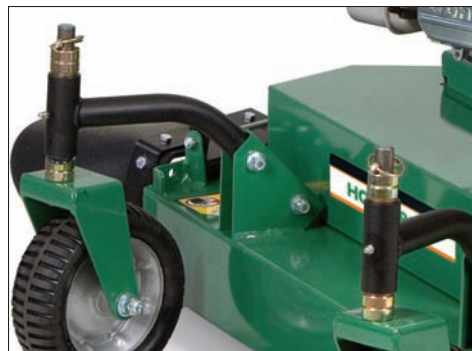

See Your Local Billy Goat Dealer!

 Made in the USA

Clean Up with Billy Goat!

www.billygoat.com

Features and Specifications

WIDE 34" DECK SAVES TIME Deep fabricated deck cuts your yard with a professional striped look in less than half the time of 21" mowers.

BAFFLED 2 BLADE DECK Requires no timing unlike competitive units and clears cut grass like a dream.

SPACE SAVING Easily fits in your shed, 2 car garage or trailer, compared to larger ride-on units. Same length as most 21" mowers. The engine recoil unit is ideally positioned for easy rear pull starting.

LARGE TURF TIRES Pneumatic tires for maximum grip in all 3 forward and reverse gears with low turf impact.

SERVICEABILITY Only one drive belt and one cut belt, plus integrated blade brake clutch for ease of service. Extended oil drain for clean, quick oil change.

EASY HEIGHT ADJUSTMENT Easy change front and rear height adjust for seasonal cut changes. Supported by heavy gauge tubular caster arms with grease zerk for durability and long life.

OPTIONAL MULCH KIT (Part No. 521400) Shreds clippings into tiny pieces for environmentally friendly mowing.